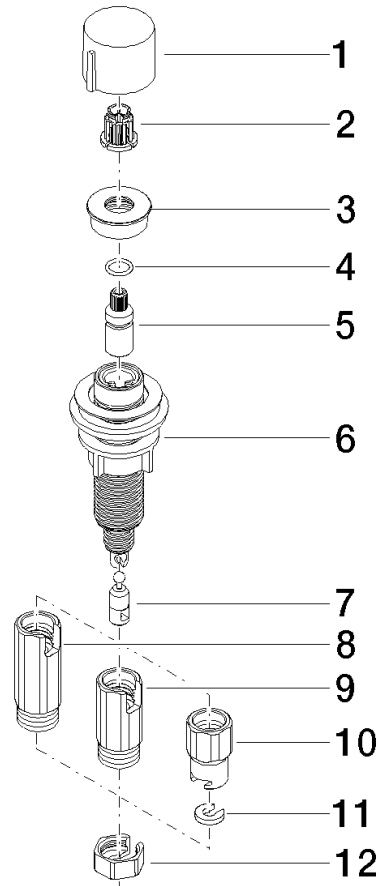

Strainer waste with control handle - Matte Black

ELIO

10 712 970

- control for single basin
- including adapter for Bowden cable

Fits ELIO, ENO, MEM, META SQUARE, SYNC and TARA ULTRA

Fits: ELIO, MEM, ENO, SYNC, TARA ULTRA, META SQUARE

	Matte Black	10 712 970-33
	Chrome	10 712 970-00
	Brushed Platinum	10 712 970-06
	Platinum	10 712 970-08
	Durabross (23kt Gold)	10 712 970-09
	Dark Chrome	10 712 970-19
	Brushed Durabross (23kt Gold)	10 712 970-28
	Brushed Champagne (22kt Gold)	10 712 970-46
	Champagne (22kt Gold)	10 712 970-47
	Brushed Chrome	10 712 970-93
	Brushed Dark Platinum	10 712 970-99

10 712 970

mm [inches]

10 712 970

Parts for other finishes can be found here: [Chrome](#)

Spare parts list

No.	Item Number	Name	Quantity used	Delivery time
1	09 20 97 030-33	handle	1	2
2	90 12 12 002 00 90	fixing cap	1	2
3	09 27 87 011-33	rosette	1	2
4	09 14 10 042 90	seal	1	2
5	09 29 06 087-33	spindle	1	-
Spare part can no longer be ordered, please order the replacement item				
6	04 30 01 029 00 90	adaptor	1	2
7	09 24 03 175 90	adaptor	1	2
8	09 11 10 073-07	connection	1	30
9	09 11 10 074-07	connection	1	30
10	09 11 10 079-07	connection	1	30
11	09 30 11 087 90	disc	1	2
12	09 23 30 024-07	nut	1	30